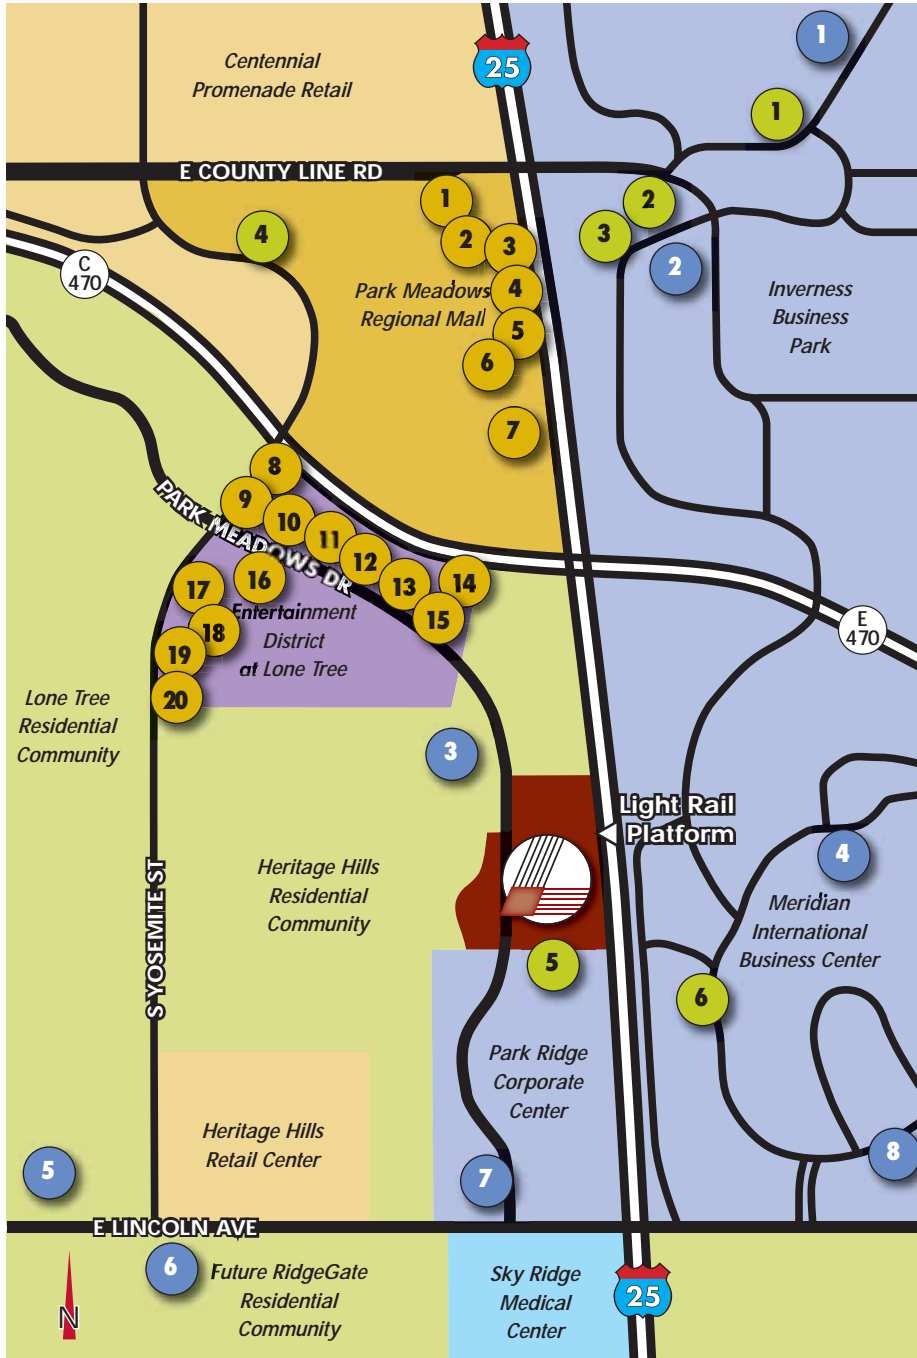

AREA AMENITIES

HOTELS

- 1 Inverness Hotel and Golf Club
- 2 Residence Inn Denver South
- 3 Marriott Courtyard South at Park Meadows
- 4 Hyatt Place Denver South
- 5 Denver Marriott South at Park Meadows
- 6 Hilton Garden Inn Denver South/Meridian

RESTAURANTS

- 1 P.F. Changs
- 2 Champps
- 3 La Sandia
- 4 Brio Tuscan Grill
- 5 Mikuni Japanese Sushi Bar
- 6 The Counter
- 7 Fish City Grill
- 8 Jimmy John's Gourmet Sandwiches
- 9 Mimi's Café
- 10 Panera Bread
- 11 Grazio - Italian Grill and Bar
- 12 Yuki Sushi
- 13 Sweet Tomatoes
- 14 Rio Grande Mexican Restaurant
- 15 John Holly's Asian Bistro
- 16 Leo's Café
- 17 Treo Restaurant
- 18 Starbuck's Coffee
- 19 Los Arcos - "A Taste of Mexico"
- 20 Miyama Japanese Steak House

ADDITIONAL AMENITIES

- 1 Inverness Golf Club
- 2 Colorado Athletic Club
- 3 University of Phoenix
- 4 Meridian Golf Club
- 5 Lone Tree Golf Club
- 6 Super Target
- 7 Key Bank, Wells Fargo, Bank of the West
- 8 24-Hour Fitness

ENTERTAINMENT DISTRICT at LONE TREE

- 1 United Artists Meadows 12 Theater
- 2 The Robusto Room – Martini & Jazz Bar
- 3 Go Putt! Miniature Golf
- 4 Brunswick Zone XL
- 5 SkyVenture – Indoor Skydiving